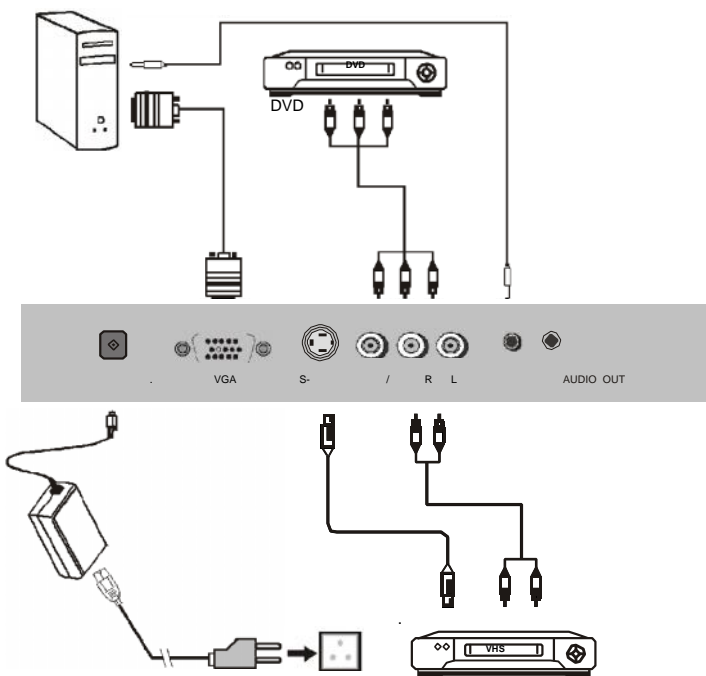

 (TFT).

 ().
 --- 8
 --- VESA DPMS
 --- DDC 1/2B Windows PNP (Plug & Play).

 --- VESA,

1.3
 :
 --- ALCD ()
 --- AVGA
 --- DM-D ()
 --- ()

2.

2.1

T

1. : 12
2. : D-Sub 15-
3. S-Video: S-
4. : RCA
5. -R: (RCA-)
6. -L: (RCA-)
7. :

2.2

()

2.3

NO INPUT SIGNAL

2.4

3 "

AV

"MENU"